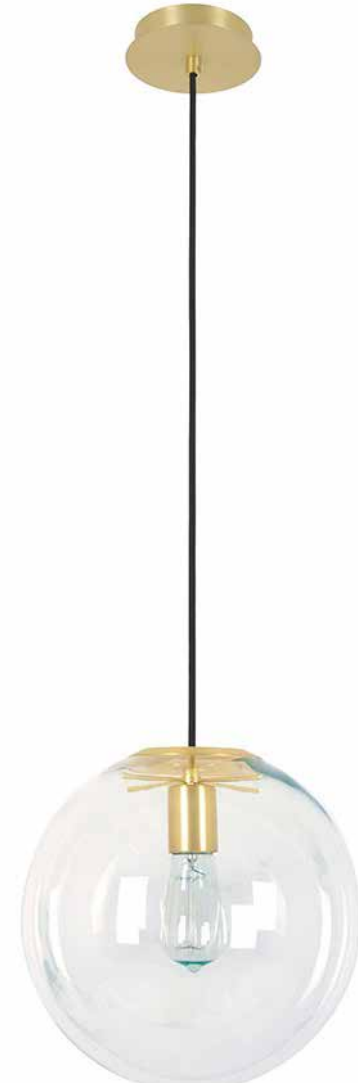

DOT TO DOT

CHARCOAL

PINSTRIPED

*Napkins*

WHITE

FRENCH GREY

BLUESTONE

FAWN

DOVE GREY CHIFFON RUNNER

*Tablecloth*

WHITE TIMBER

BLACK TIMBER

*Tables*

CRYSTAL CHANDELIER

CRYSTAL GOLD PENDANT

*Lighting*

VIVIAN CHANDELIER

ASH CHANDELIER

RACHEL PENDANT

*Lighting*

STAR PENDANT

BLACK & WHITE RATTAN PENDANT

*Lighting*

MOROCCAN PENDANT

MOROCCAN PENDANT

BEADED CHANDELIER

*Lighting*

EDISON BLUB PENDANTS

LED FESTOON STRANDS

*Lighting*

OVAL RATTAN PENDANT

ROUND RATTAN PENDANT